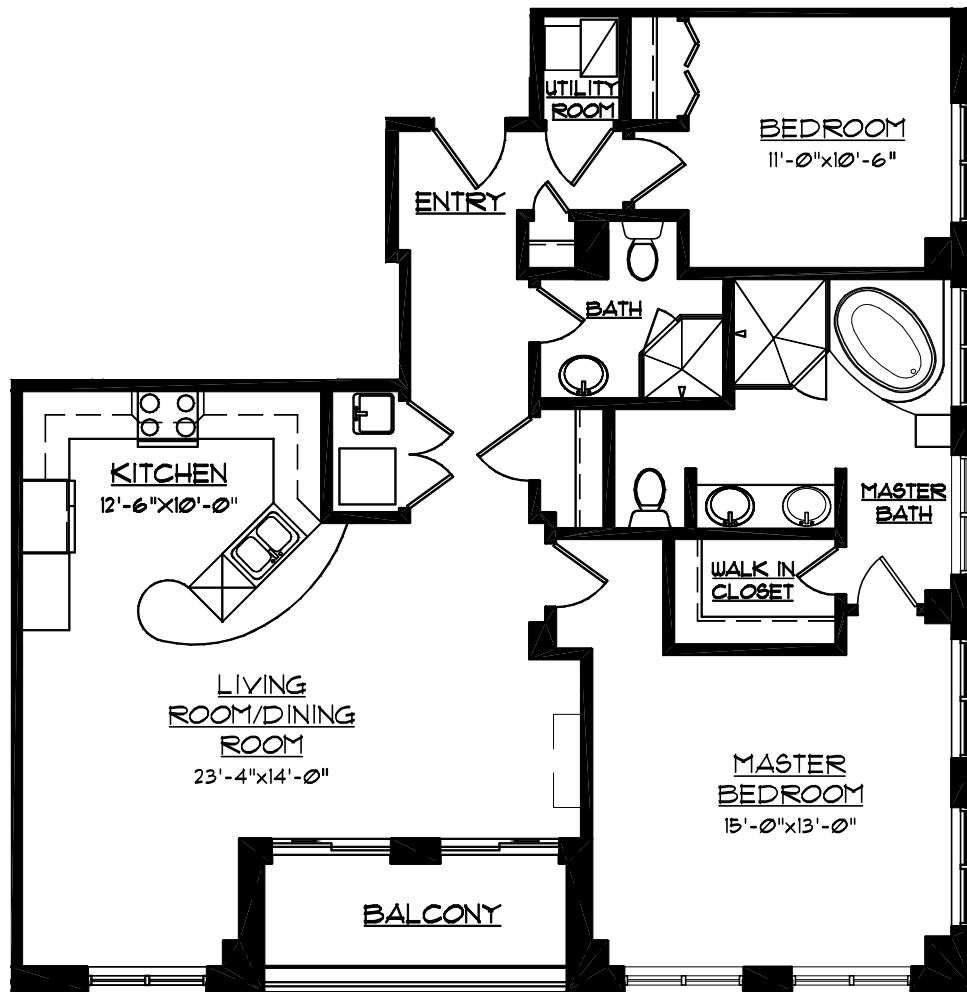

PREMIER PLACE

Floor Plan - 1294 SF
1/8" = 1'-0"

Unit 3D

DIMENSIONS ARE APPROXIMATE AND
SUBJECT TO CHANGE WITHOUT NOTICE

 3rd Floor Key Plan