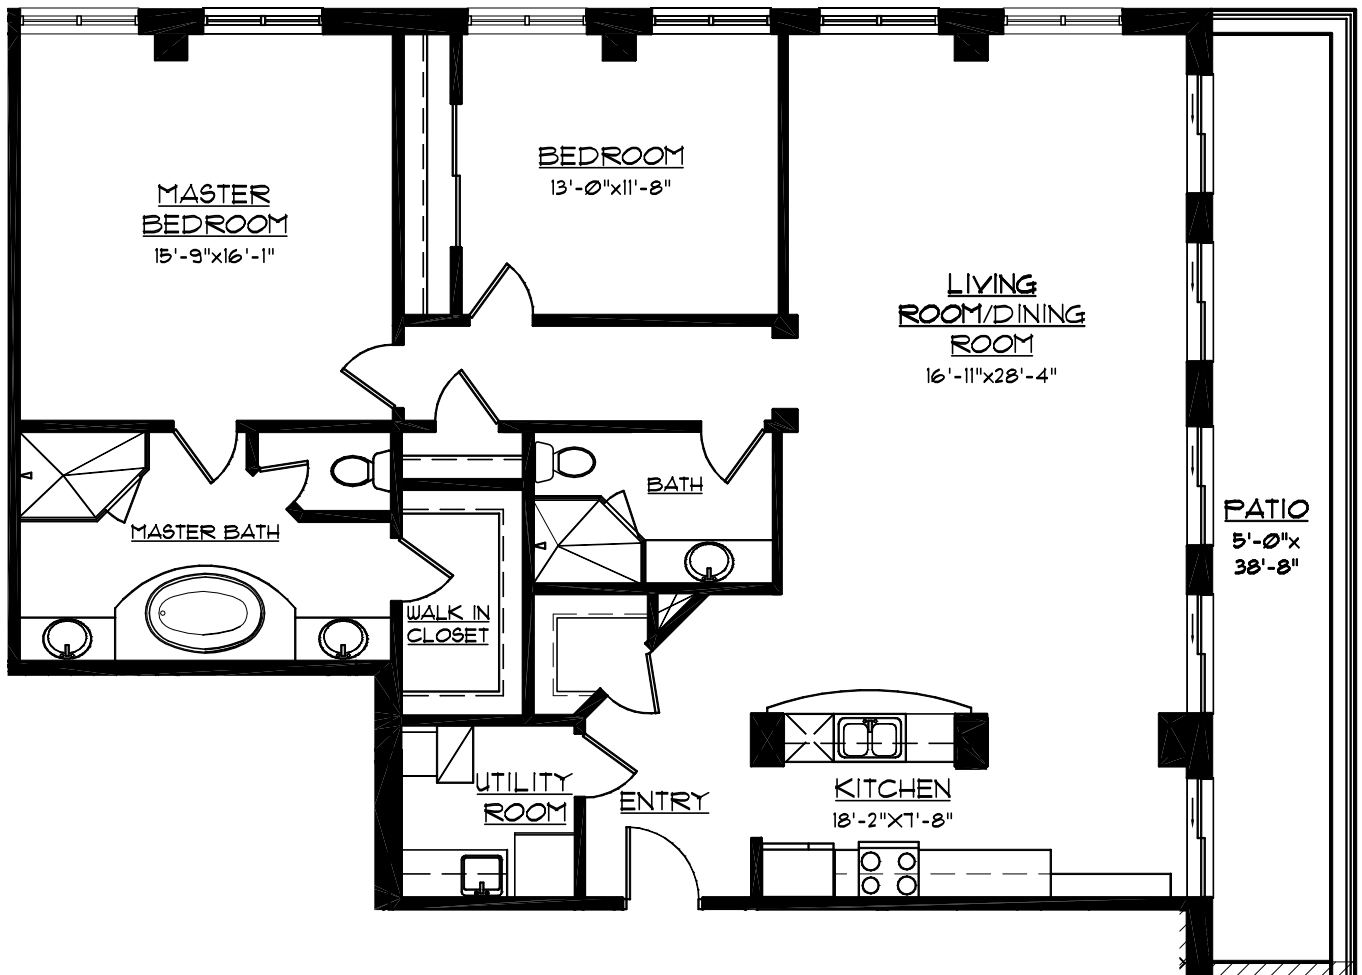

PREMIER PLACE

Floor Plan - 1708 SF

Unit 4A

ORCHARD

WALNUT

DIMENSIONS ARE APPROXIMATE AND
SUBJECT TO CHANGE WITHOUT NOTICE

 4th Floor Key Plan