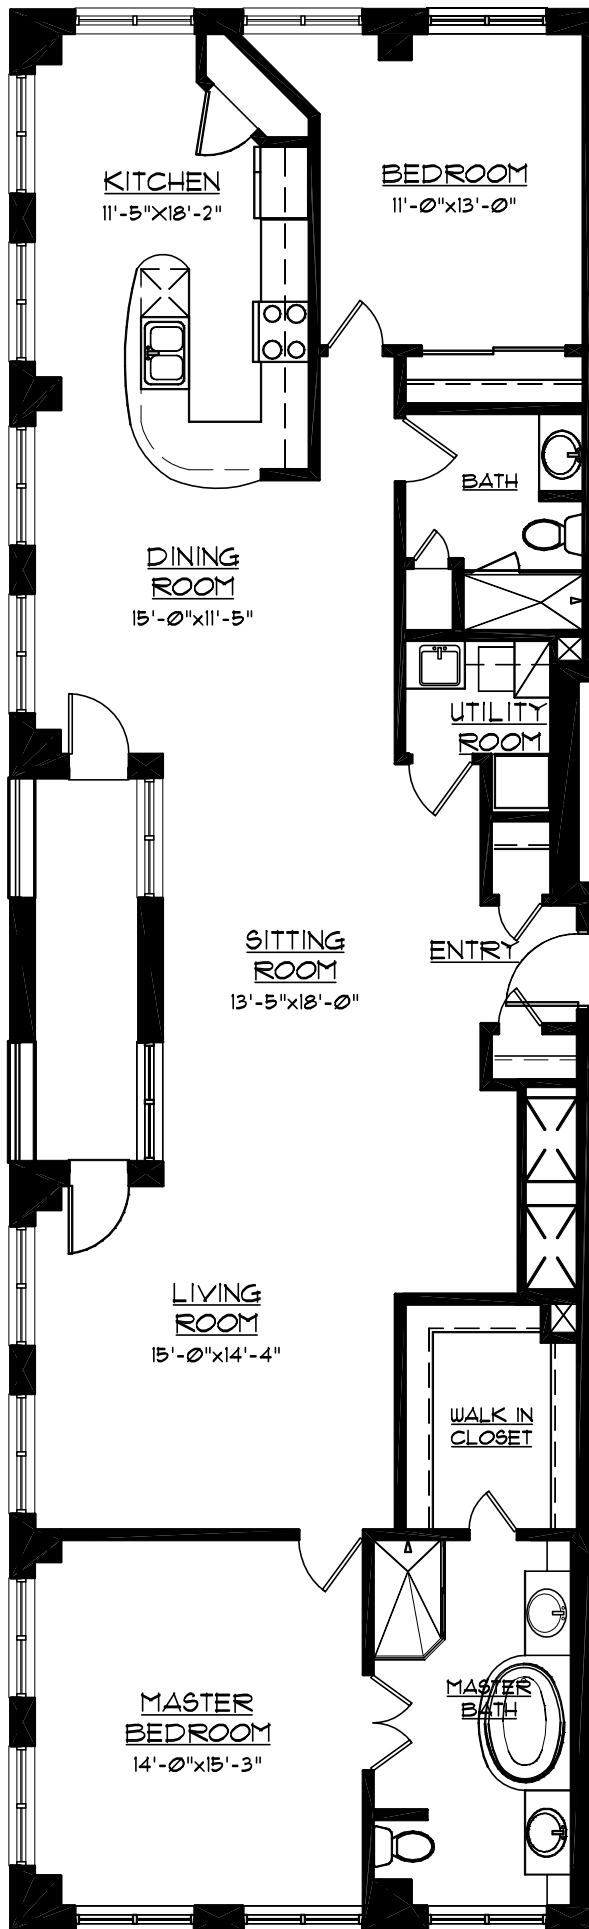

PREMIER PLACE

Floor Plan - 1800 SF

Unit 4B

4th Floor Key Plan

DIMENSIONS ARE APPROXIMATE AND
SUBJECT TO CHANGE WITHOUT NOTICE